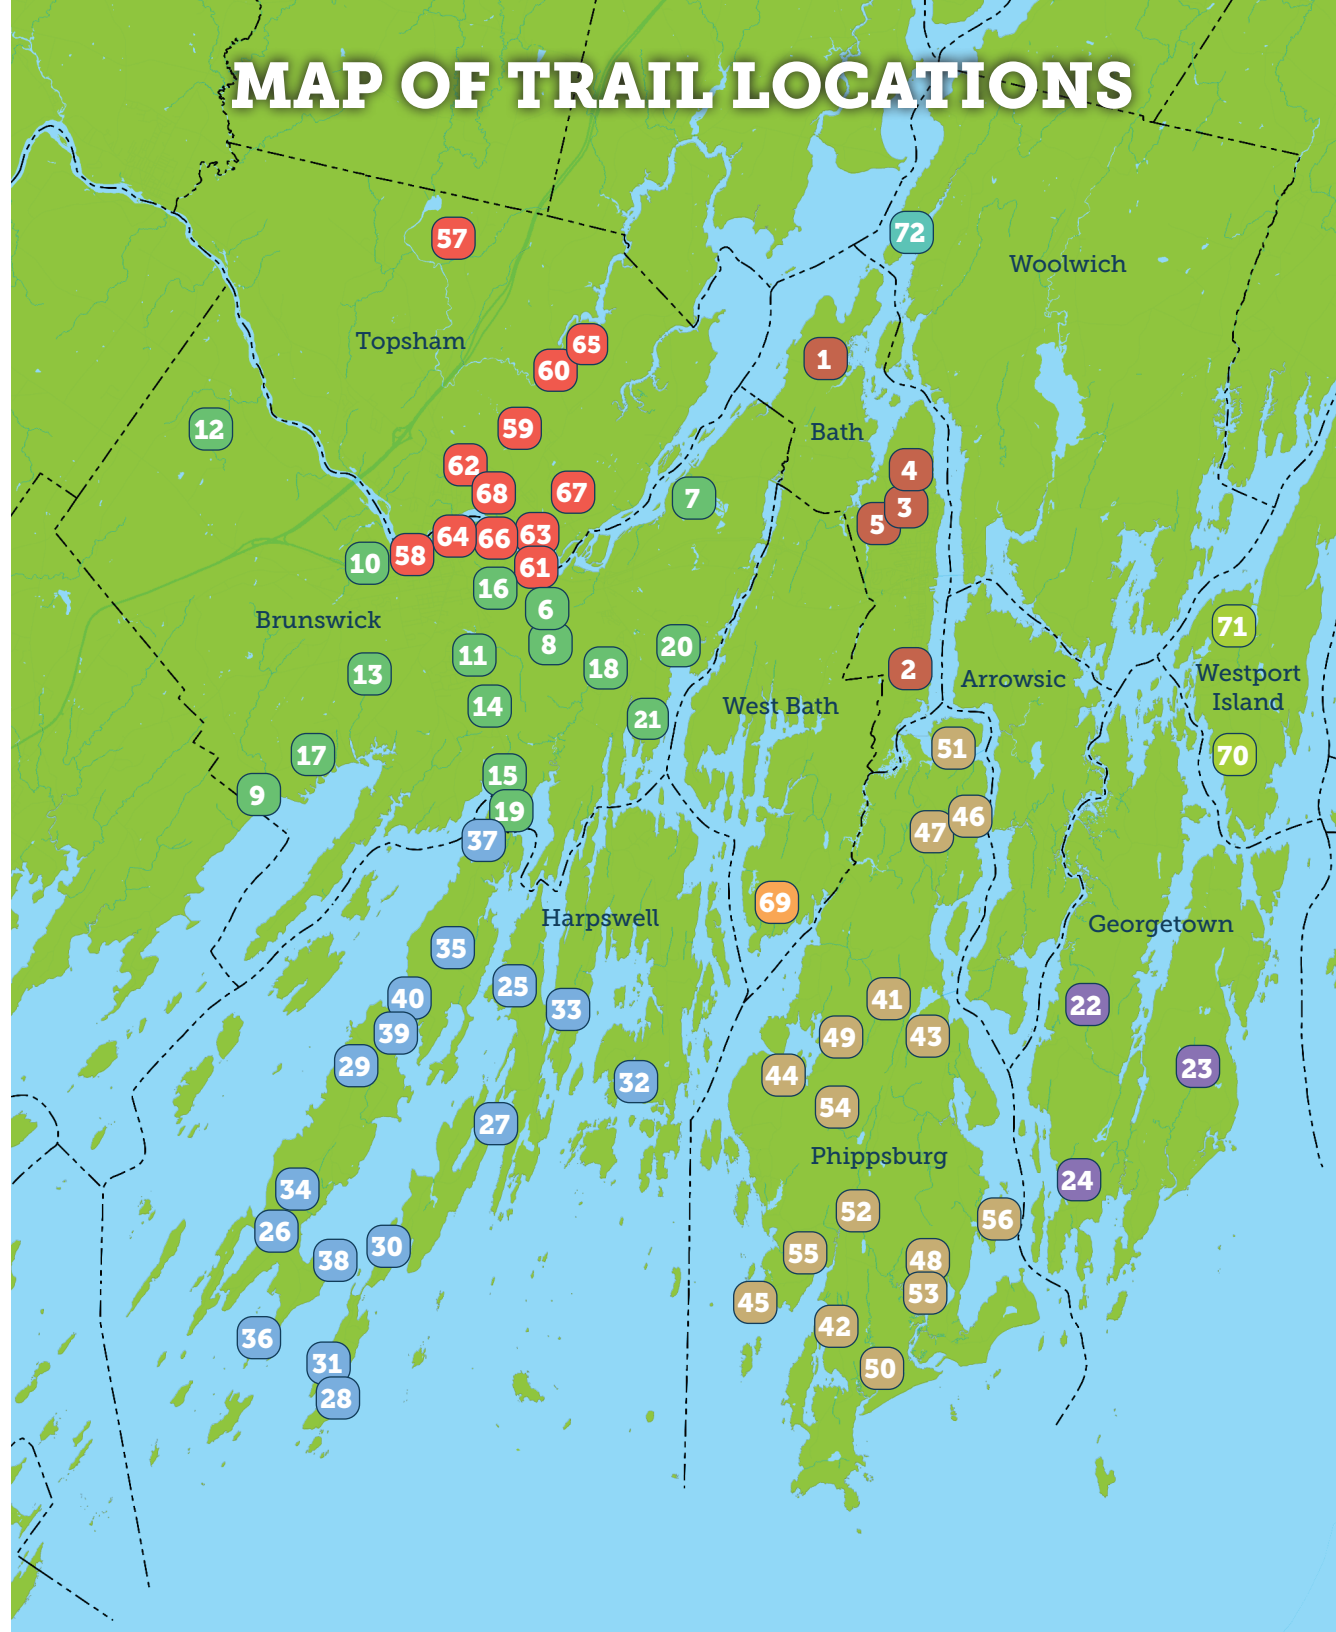

- 1. Butler Head Preserve
- 2. Lilly Pond Community Forest
- 3. Sewall Woods Preserve
- 4. Thorne Head Preserve
- 5. Whiskeag Trail
- 6. Androscoggin River Bicycle Path
- 7. Bay Bridge Landing Wetland Park
- 8. Brunswick Landing Perimeter Trail
- 9. Chase Reserve
- 10. Coffin Pond Recreation Area
- 11. Coffin's Ice Pond
- 12. Cox Pinnacle
- 13. Crystal Spring Farm
- 14. Greater Commons & Town Commons
- 15. Kate Furbish West Preserve
- 16. Lishness Field
- 17. Maquoit Bay Conservation Land
- 18. Neptune Woods
- 19. Skolfield Preserve
- 20. Woodward Cove
- 21. Woodward Point Preserve
- 22. Higgins Mountain Preserve
- 23. Morse Pond Preserve
- 24. Weber Kelly Preserve
- 25. Cliff Trail
- 26. Curtis Farm Preserve
- 27. Devil's Back Trail Area
- 28. Giant's Stairs Trail and McIntosh Lot Preserve
- 29. Hackett and Minot Trails
- 30. Houghton Graves Park
- 31. Johnson Field Preserve and Mackerel Cove Town Lot
- 32. Little Ponds Preserve
- 33. Long Reach Preserve
- 34. Mitchell Field
- 35. Otter Brook Preserve
- 36. Pott's Point Preserve
- 37. Skolfield Shores Preserve
- 38. Stover's Point Preserve
- 39. Widgeon Cove Trail
- 40. Wilson's Cove Trail
- 41. Bijhouwer Preserve
- 42. Bill Jayne Trail at Small Point Preserve
- 43. Cooley Preserve at Center Pond
- 44. Denny Reed Trail
- 45. Gamble Preserve at West Point
- 46. Greenleaf Preserve
- 47. Mary's Woods
- 48. McDonald Marsh Preserve
- 49. Mica Mine Trail
- 50. Morse Mountain Trail
- 51. Noble Hill Preserve
- 52. Ridgewell Preserve and Town Forest
- 53. Spirit Pond Preserve and McDonald Sanctuary
- 54. Sprague Pond Loop Trail
- 55. Totman Cove Preserve
- 56. Wilbur Preserve at Cox's Head
- 57. Bradley Pond Farm
- 58. Bridge to Bridge Trail
- 59. Cathance River Nature Preserve
- 60. Cathance River Trail at Head of Tide Park
- 61. Foreside Recreation
- 62. Mt. Ararat High School Trails
- 63. Recreation Fields Trails
- 64. River Landing Trail
- 65. Tarbox Preserve
- 66. Topsham Public Library Eagle Path
- 67. Topsham Ponds
- 68. Topsham Trail
- 69. Green Point Preserve
- 70. Bonyun Preserve
- 71. Carl & Barbara Segerstrom Preserve at Squam Creek
- 72. Merrymeeting Fields Preserve