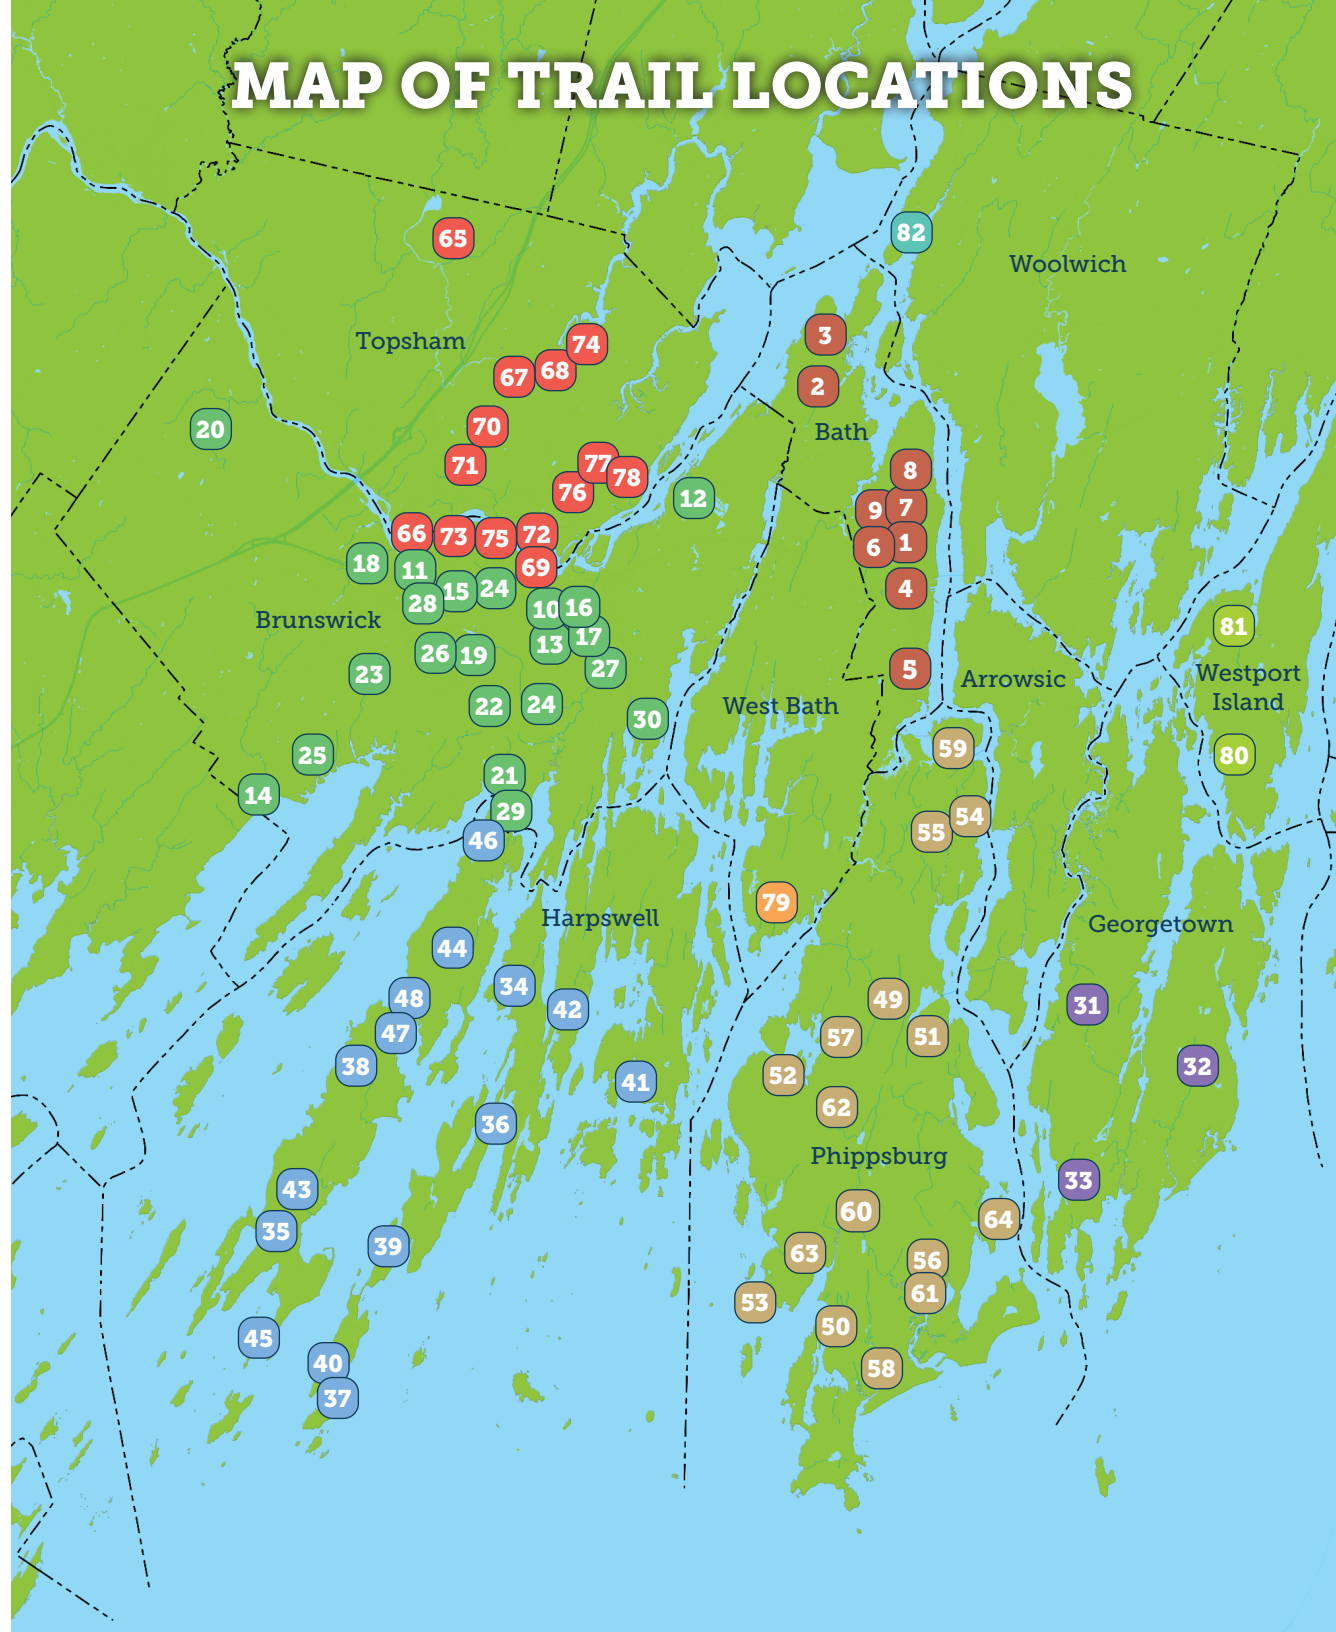

43. Mitchell Field
44. Otter Brook Preserve
45. Pott's Point Preserve
46. Skolfield Shores Preserve
47. Widgeon Cove Trail
48. Wilson's Cove Trail
49. Bijnhouwer Preserve
50. Bill Jayne Trail at Small Point Preserve
51. Cooley Preserve at Center Pond
52. Denny Reed Trail
53. Gamble Preserve at West Point
54. Greenleaf Preserve
55. Mary's Woods
56. McDonald Marsh Preserve
57. Mica Mine Trail
58. Morse Mountain Trail
59. Noble Hill Preserve
60. Ridgewell Preserve and Town Forest
61. Spirit Pond Preserve and McDonald Sanctuary
62. Sprague Pond Loop Trail
63. Totman Cove Preserve
64. Wilbur Preserve at Cox's Head
65. Bradley Pond Farm
66. Bridge to Bridge Trail/Riverwalk
67. Cathance River Nature Preserve
68. Cathance River Trail at Head of Tide Park
69. Foreside Recreation
70. Highland Green Golf Course
71. Mt. Ararat High School Trails
72. Recreation Fields Trails
73. River Landing Trail
74. Tarbox Preserve
75. Topsham Public Library Eagle Path
76. Topsham Ponds
77. Topsham Trail
78. Topsham Transfer Station
79. Green Point Preserve
80. Bonyun Preserve
81. Carl & Barbara Segerstrom Preserve at Squam Creek
82. Merrymeeting Fields Preserve

Get Active

Southern Midcoast

WINTER

ACTIVITY GUIDE

Get Active Southern Midcoast is your resource for free and low cost activity ideas. Trail and park conditions change quickly – be prepared.

ADDITIONAL ACTIVITIES, MAPS, AND INFORMATION
www.GetActiveSouthernMidcoast.org

MID COAST HOSPITAL
Our Community. Our Health.